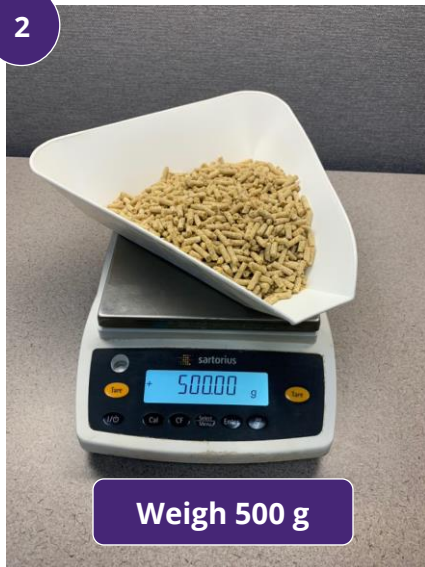

PELLET DURABILITY INDEX (STANDARD OR MODIFIED)

1

2

Weigh 500 g

3

Standard

Modified

4