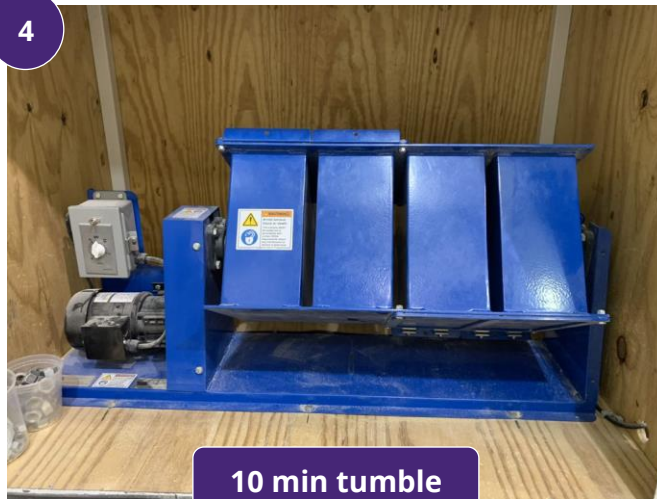

PELLET DURABILITY INDEX (STANDARD OR MODIFIED)

1

2

Weigh 500 g

3

Standard

Modified

4